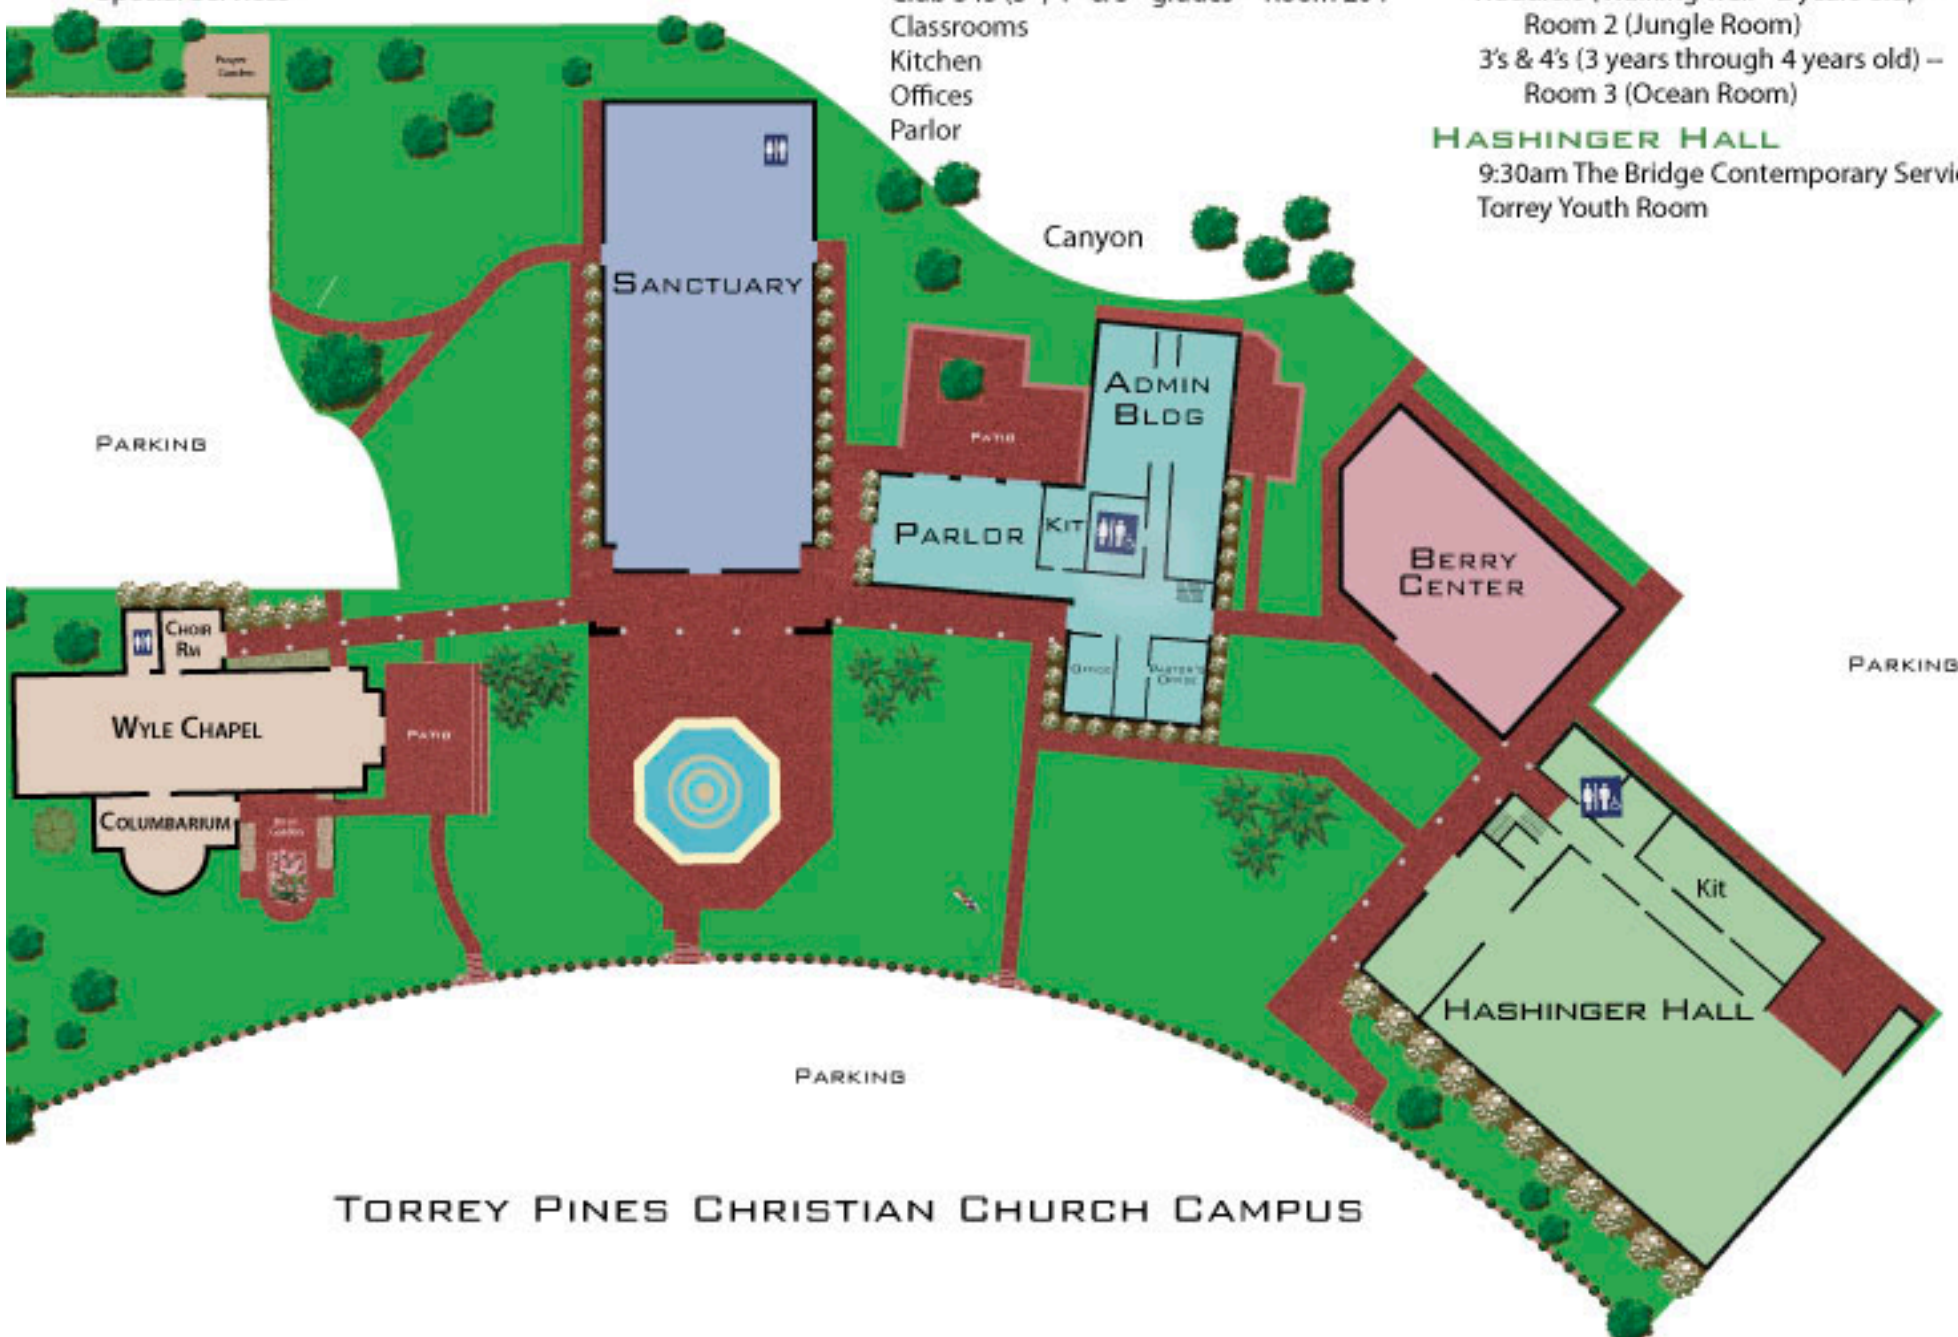

LEGEND

WYLE CHAPEL

Columbarium
Special Services

SANCTUARY

10:45am Traditional Service

ADMINISTRATION BUILDING

K - 2nd grade -- Rooms 103/104
Club 345 (3rd, 4th & 5th grades -- Room 204
Classrooms
Kitchen
Offices
Parlor

BERRY CENTER

The Pond (Birth - Walking) -- Room 1
Waddlers (Walking well - 2 years old) --
Room 2 (Jungle Room)
3's & 4's (3 years through 4 years old) --
Room 3 (Ocean Room)

HASHINGER HALL

9:30am The Bridge Contemporary Serv
Torrey Youth Room

TORREY PINES CHRISTIAN CHURCH CAMPUS